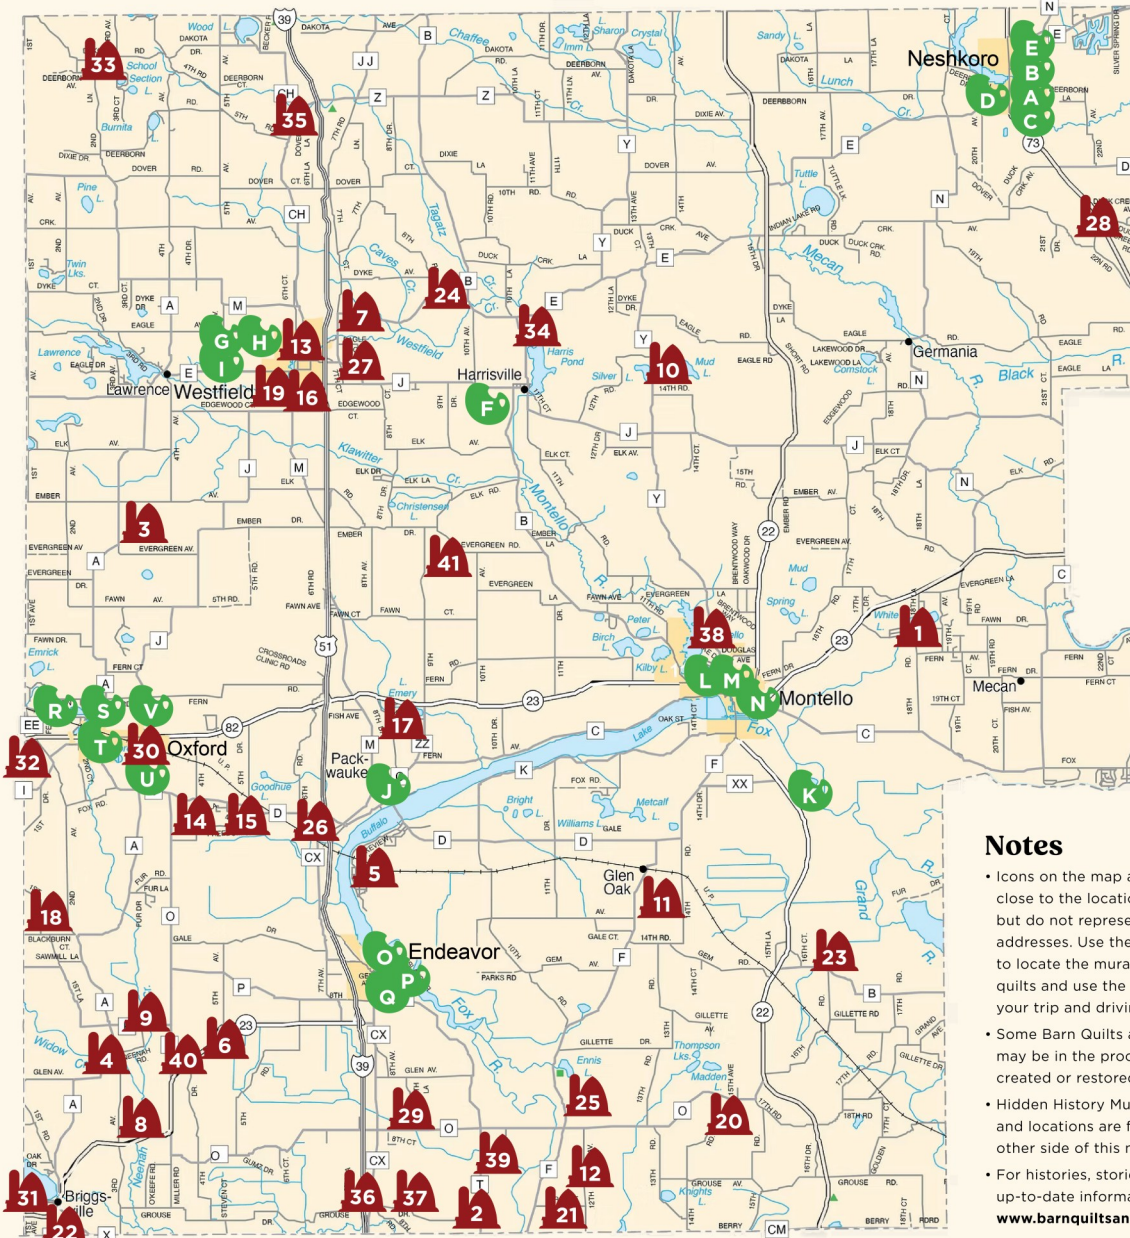

MARQUETTE COUNTY
WISCONSIN

BARN QUILTS & HIDDEN HISTORY MURALS

**Trails Map &
Area Information**

www.barnquiltsandmurals.org

Barn Quilts

- 1 Friendship Quilt, N4690 White Lake Drive, Montello
- 2 Contrary Wife, N149 County Rd T, Endeavor
- 3 Farmer's Daughter, N5656 Cty Rd A, Westfield
- 4 Stars and Stripes, N1569 Cty Rd A, Endeavor
- 5 Cathedral Window, N3080 Lakeview Drive, Packwaukee
- 6 Lone Star, W7317 State Hwy 23, Endeavor
- 7 Harvest Star, N6978 Cty Rd E, Westfield
- 8 Basket, W8046 State Hwy 23, Endeavor
- 9 Hunter's Star, N1525 Cty Rd O, Endeavor
- 10 Country Farm, N6524 Cty Rd Y, Montello
- 11 Cotter Family Crest, N2766 Cty Rd F, Montello
- 12 Irish Ancestors, N182 12th Ave, Montello
- 13 Bats in the Belfry, 251 E 2nd St, Westfield (from Charles St)
- 14 Arrow Crown, W7254 Freedom Rd, Oxford (from EAST)
- 15 Pinwheel Star, W7128 Freedom Rd. (from WEST)
- 16 Corn and Beans, Marquette County Fairgrounds, 757 S Main St, Cty Rd M, Westfield
- 17 Windmill, N3839 Cty Rd ZZ, Montello
- 18 Mother's Pride, 3524 1st Drive, Oxford
- 19 County Fair, Marquette County Fairgrounds, 757 S. Main St, Cty Rd M, Westfield
- 20 Whispering Pines Star, N1045 14th Rd, Montello
- 21 Aunt Ida's Crazy Quilt, N9905 Link Road, Portage
- 22 Tree of Life, W8631 Cty Rd X, Briggsville
- 23 Grandmother's Flower Garden, W2470 Cty Rd B, Montello (right of house facing barn)
- 24 Autumn Star & Pinwheel, W5461 Cty Rd E, Westfield
- 25 Megan's, Marta's & Gretchen's Quilts, N1194 Cty Rd F, Montello
- 26 Butterfly, W6835 Cty Rd D, Oxford
- 27 Runs Like A Deer, N6936 County Road E, Westfield
- 28 Sunbonnet Sue, N7795 22nd Rd, Princeton/Neshkoro
- 29 Stars and Stripes, W5590 Cty Rd O, Endeavor
- 30 Knowledge, Oxford Library, 129 Franklin Ave, Oxford
- 31 Ohio Star, 530 State Road 23 East, Briggsville
- 32 Summers' Spring Garden, 3360 5th Lane, Oxford
- 33 Goose Tracks, N8917 Deerborn Ave., Westfield
- 34 Cardinal Love, N7012 County Road B, Harrisville
- 35 Cynde Culbert Memorial - Northern Cardinal, N8712 County Road CH, Westfield
- 36 Hunter, N129 8th Rd., Portage
- 37 Flying Eagle, W5838 Grouse Dr., Endeavor
- 38 Evergreen, 75 North St, Montello
- 39 Carpenter's Star, N124 County Hwy T, Endeavor
- 40 Mariner's Compass (view from Hwy 23) and Monarch (view from County O), N1352 County Road O, Endeavor
- 41 Red, White & Blue, N5308 9th Ave, Montello